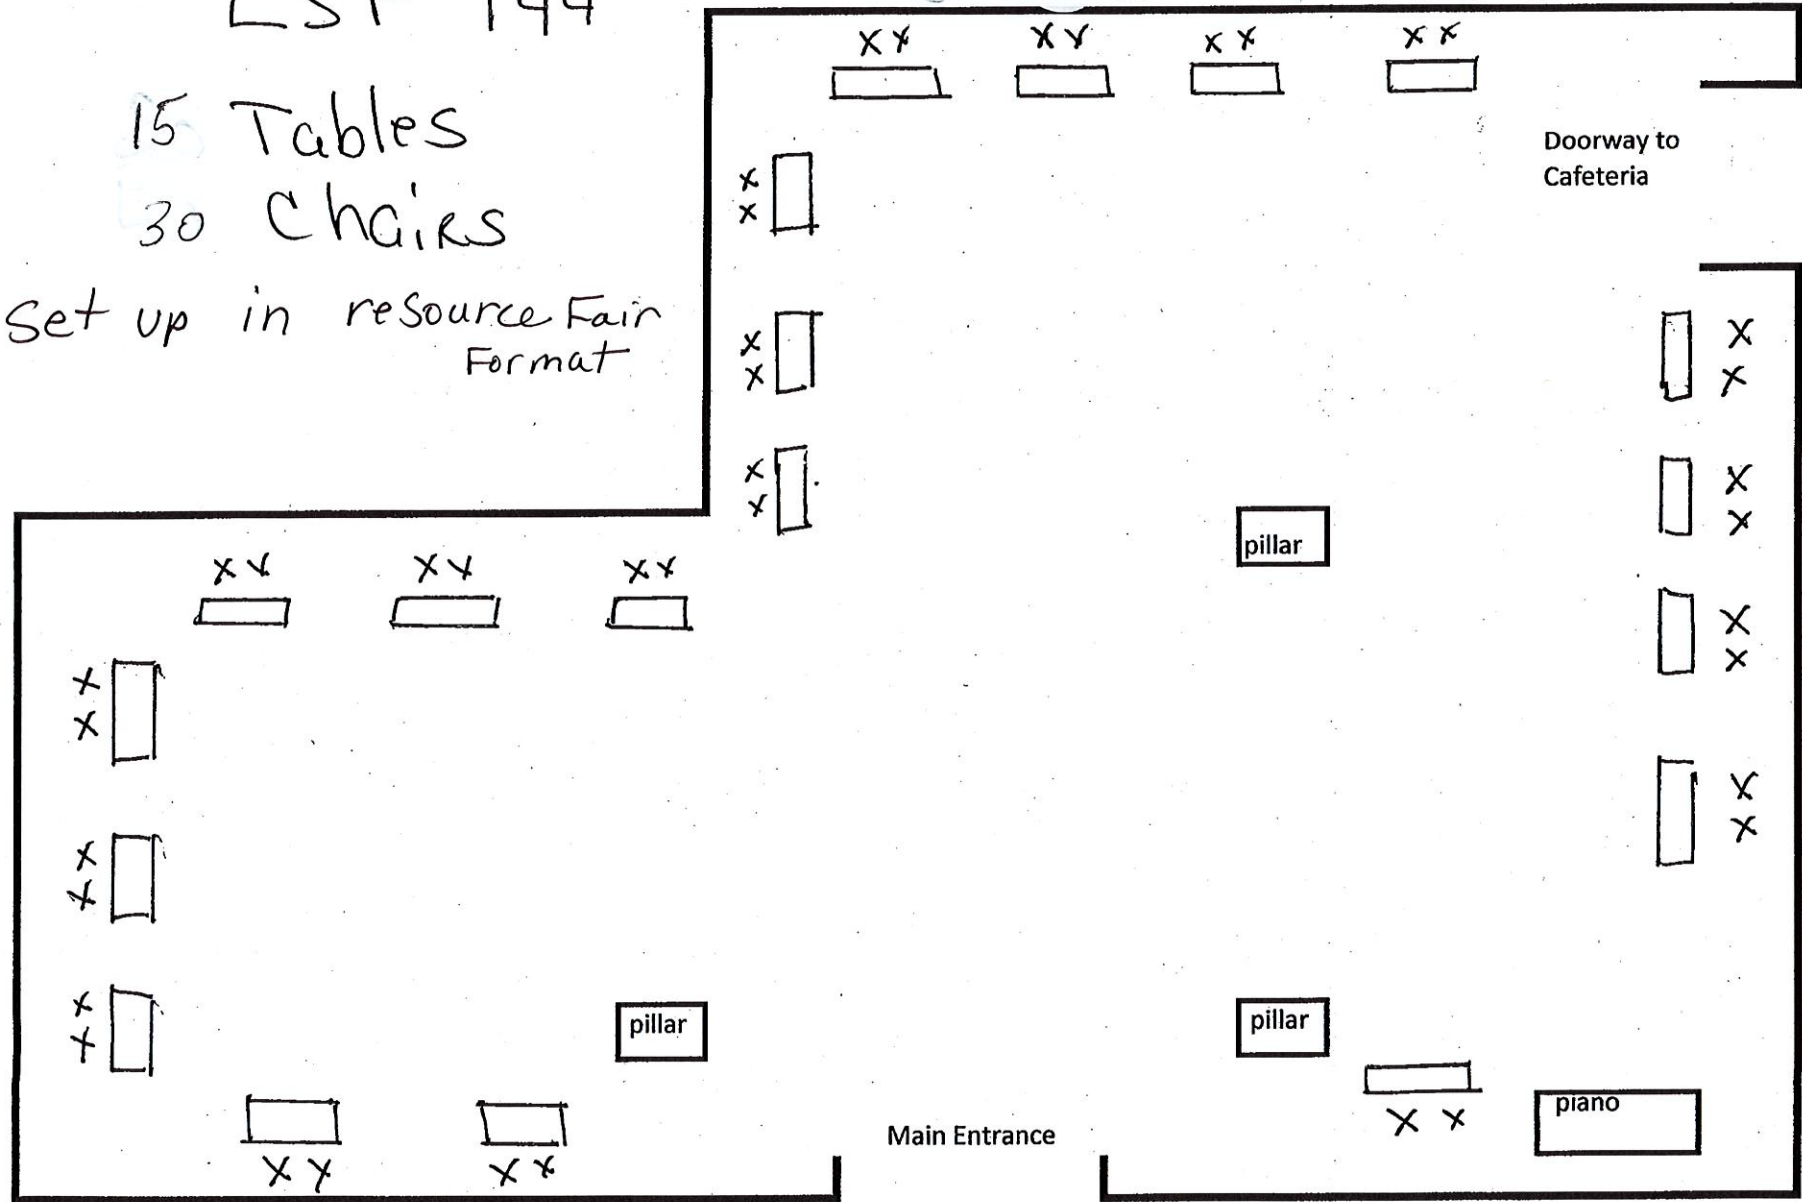

NSO  
DEC. 13, 2022 4:00p - 7:00p  
4-7:30pm

LSF 144

15 Tables

30 Chairs

Set up in resource Fair Format

Hallway in front of Coffee Central