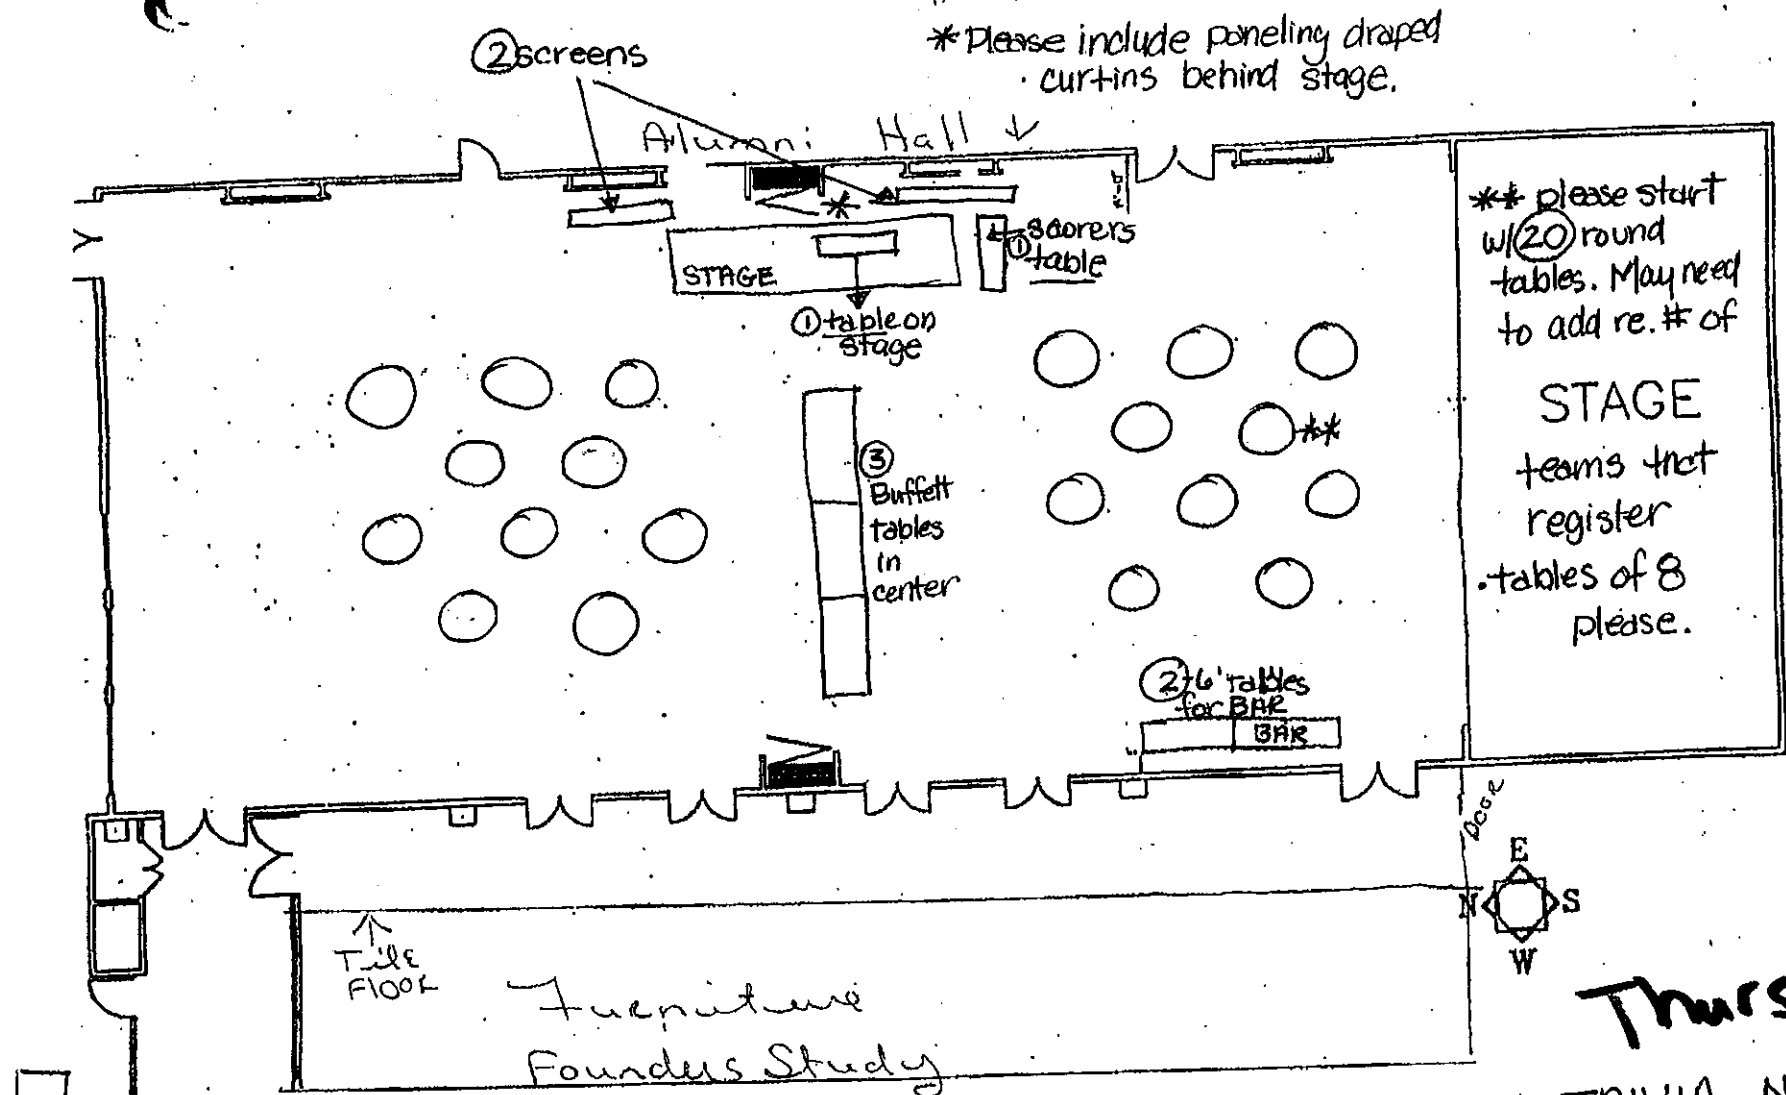

Trivia

← 2 6' foot tables + 2 chairs for REG. in LOBBY

20 Rounds

* Very similar to NSO Set up

10 8 TABLES

Thurs.
ALUMNI TRIVIA NIGHT
OCTOBER 12, 2017

4-10pm