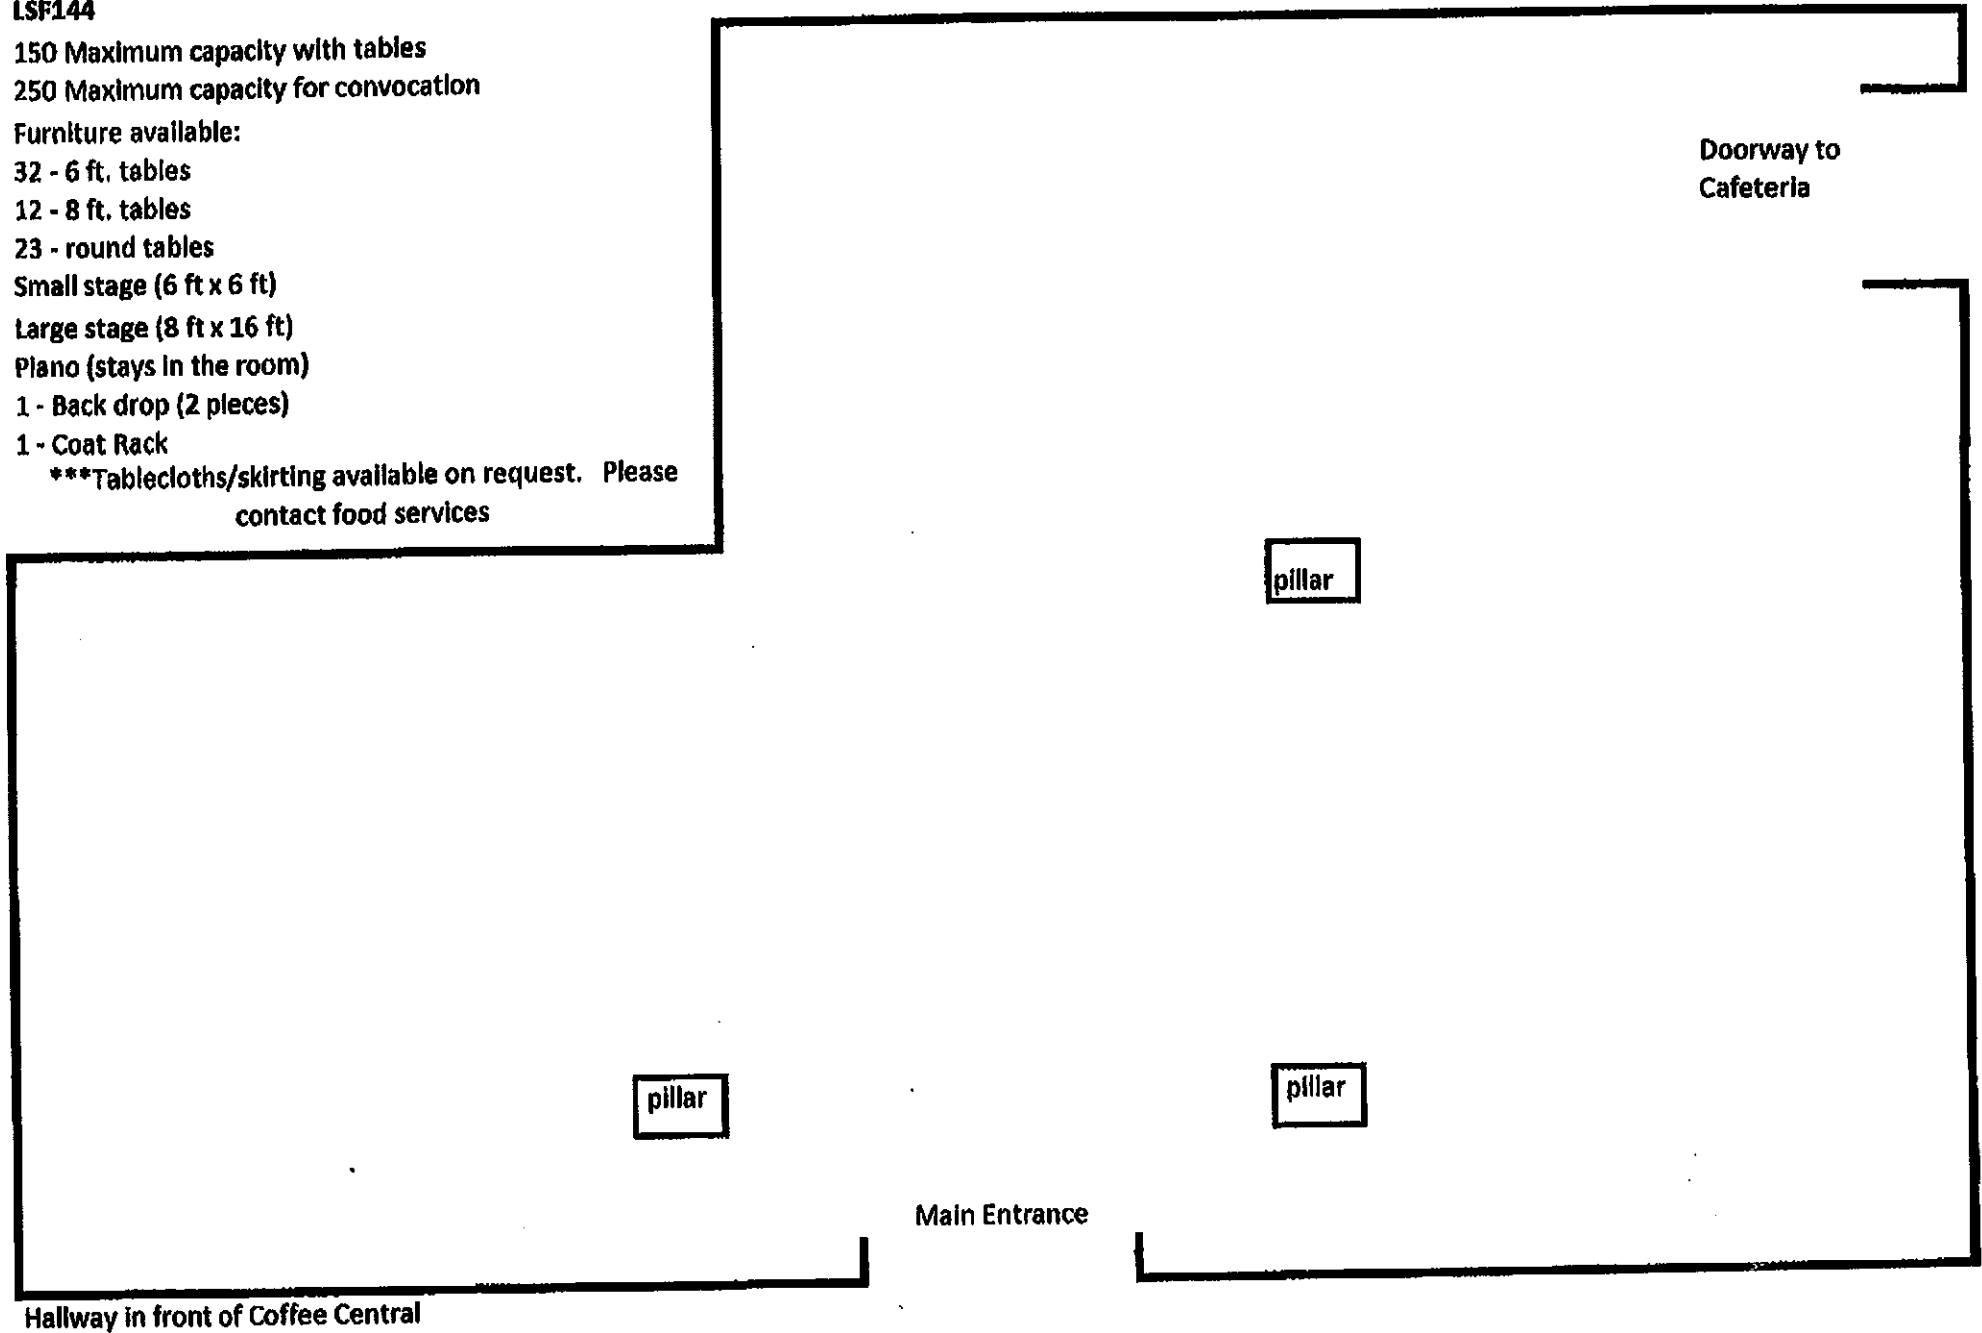

LSF144

150 Maximum capacity with tables

250 Maximum capacity for convocation

Furniture available:

32 - 6 ft. tables

12 - 8 ft. tables

23 - round tables

Small stage (6 ft x 6 ft)

Large stage (8 ft x 16 ft)

Plano (stays in the room)

1 - Back drop (2 pieces)

1 - Coat Rack

*****Tablecloths/skirting available on request. Please
contact food services**

Hallway in front of Coffee Central

Main Entrance

**Doorway to
Cafeteria**

pillar

pillar

pillar